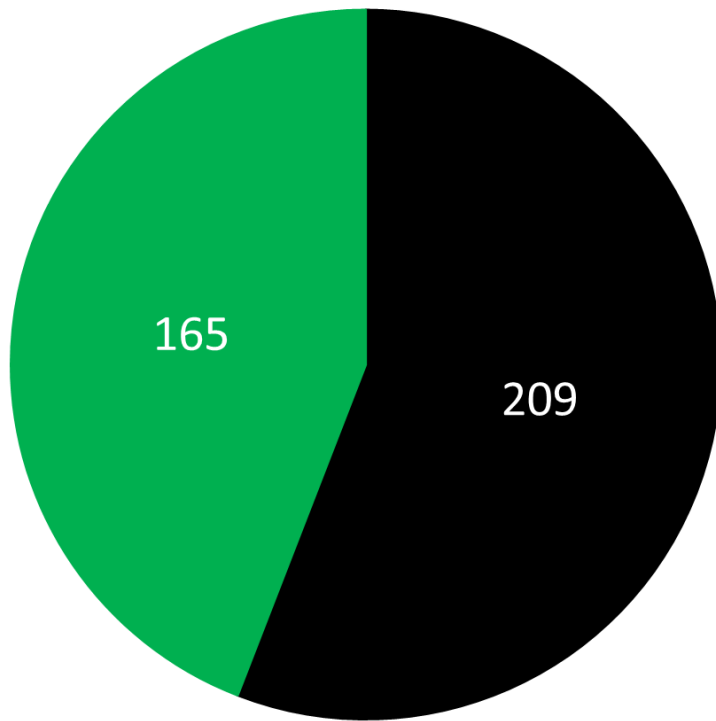

Survey Results

	NH	WN	Total
Name			
Nodaway Valley	101	137	238
West Nodaway Holt	65	79	144
Mascot			
Thunder	83	126	209
Rebels	78	87	165
Primary Color			
Black	66	117	183
Charcoal	24	24	48
Kelly Green	30	28	58
White	45	41	86
Secondary Color			
Black	39	44	83
Charcoal	32	59	91
Kelly Green	47	67	114
White	46	47	93
Accent Color			
Black	49	47	96
Charcoal	30	50	80
Kelly Green	38	42	80
White	48	76	124

Combined Co-op Name Results

■ Nodaway Valley ■ West Nodaway Holt

Combined Co-op Mascot Results

■ Thunder ■ Rebels

Combined Co-op Primary Color Results

■ Black ■ Charcoal ■ Kelly Green □ White

Combined Co-op Secondary Color Results

■ Black ■ Charcoal ■ Kelly Green □ White

Combined Co-op Accent Color Results

■ Black ■ Charcoal ■ Kelly Green □ White