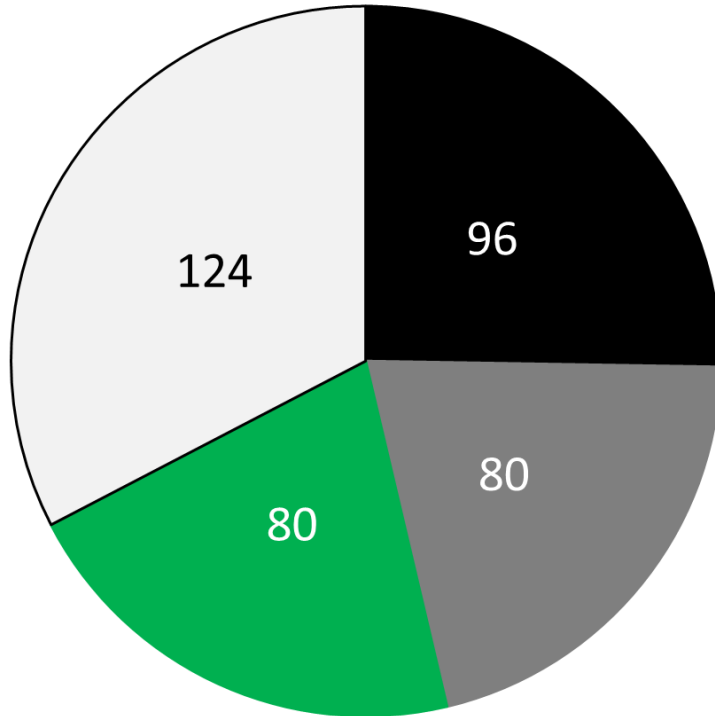

Survey Results

	NH	WN	Total
Name			
Nodaway Valley	101	137	238
West Nodaway Holt	65	79	144
Mascot			
Thunder	83	126	209
Rebels	78	87	165
Primary Color			
Black	66	117	183
Charcoal	24	24	48
Kelly Green	30	28	58
White	45	41	86
Secondary Color			
Black	39	44	83
Charcoal	32	59	91
Kelly Green	47	67	114
White	46	47	93
Accent Color			
Black	49	47	96
Charcoal	30	50	80
Kelly Green	38	42	80
White	48	76	124

Combined Co-op Name Results

■ Nodaway Valley ■ West Nodaway Holt

Combined Co-op Mascot Results

■ Thunder ■ Rebels

Combined Co-op Primary Color Results

■ Black ■ Charcoal ■ Kelly Green □ White

Combined Co-op Secondary Color Results

■ Black ■ Charcoal ■ Kelly Green □ White

Combined Co-op Accent Color Results

■ Black ■ Charcoal ■ Kelly Green □ White