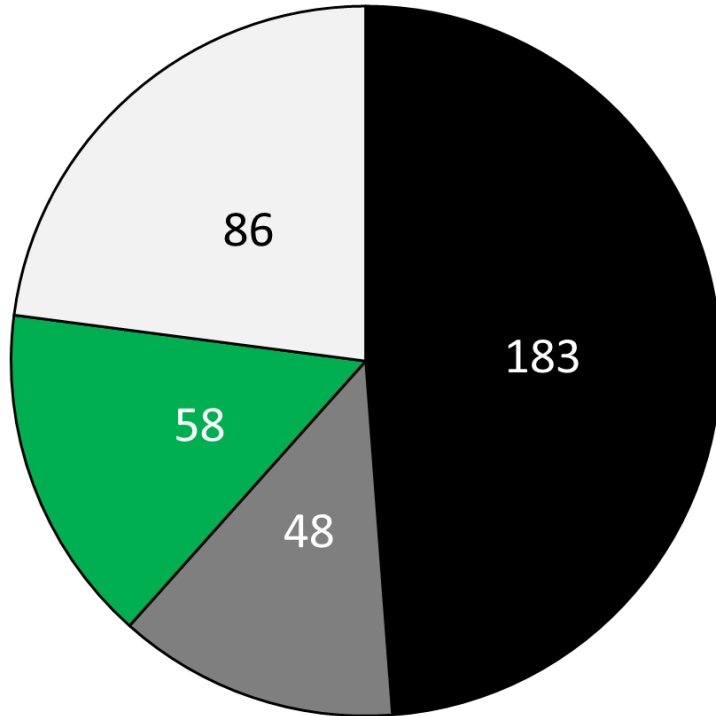

Survey Results

	NH	WN	Total
Name			
Nodaway Valley	101	137	238
West Nodaway Holt	65	79	144
Mascot			
Thunder	83	126	209
Rebels	78	87	165
Primary Color			
Black	66	117	183
Charcoal	24	24	48
Kelly Green	30	28	58
White	45	41	86
Secondary Color			
Black	39	44	83
Charcoal	32	59	91
Kelly Green	47	67	114
White	46	47	93
Accent Color			
Black	49	47	96
Charcoal	30	50	80
Kelly Green	38	42	80
White	48	76	124

Combined Co-op Name Results

■ Nodaway Valley ■ West Nodaway Holt

Combined Co-op Mascot Results

■ Thunder ■ Rebels

Combined Co-op Primary Color Results

■ Black ■ Charcoal ■ Kelly Green □ White

Combined Co-op Secondary Color Results

■ Black ■ Charcoal ■ Kelly Green □ White

Combined Co-op Accent Color Results

■ Black ■ Charcoal ■ Kelly Green □ White