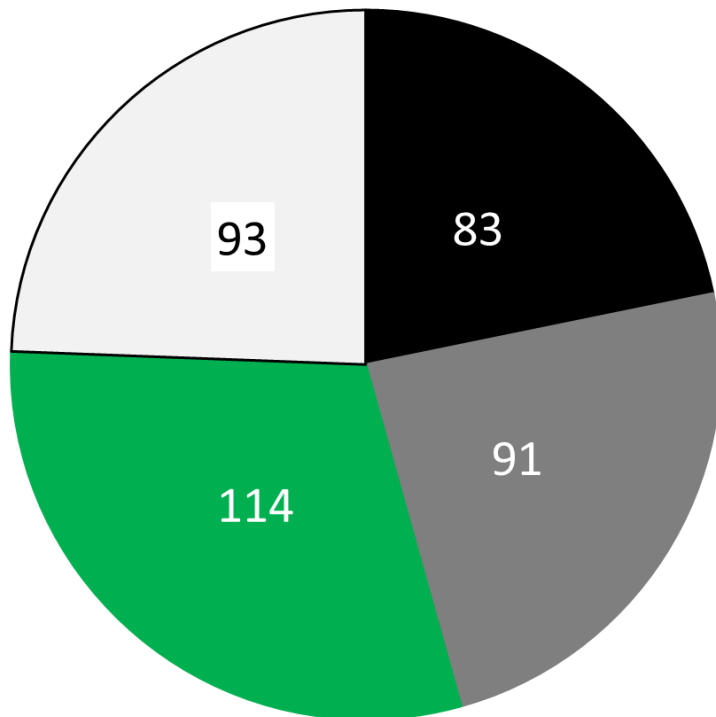

Survey Results

	NH	WN	Total
Name			
Nodaway Valley	101	137	238
West Nodaway Holt	65	79	144
Mascot			
Thunder	83	126	209
Rebels	78	87	165
Primary Color			
Black	66	117	183
Charcoal	24	24	48
Kelly Green	30	28	58
White	45	41	86
Secondary Color			
Black	39	44	83
Charcoal	32	59	91
Kelly Green	47	67	114
White	46	47	93
Accent Color			
Black	49	47	96
Charcoal	30	50	80
Kelly Green	38	42	80
White	48	76	124

Combined Co-op Name Results

■ Nodaway Valley ■ West Nodaway Holt

Combined Co-op Mascot Results

■ Thunder ■ Rebels

Combined Co-op Primary Color Results

■ Black ■ Charcoal ■ Kelly Green □ White

Combined Co-op Secondary Color Results

■ Black ■ Charcoal ■ Kelly Green □ White

Combined Co-op Accent Color Results

■ Black ■ Charcoal ■ Kelly Green □ White