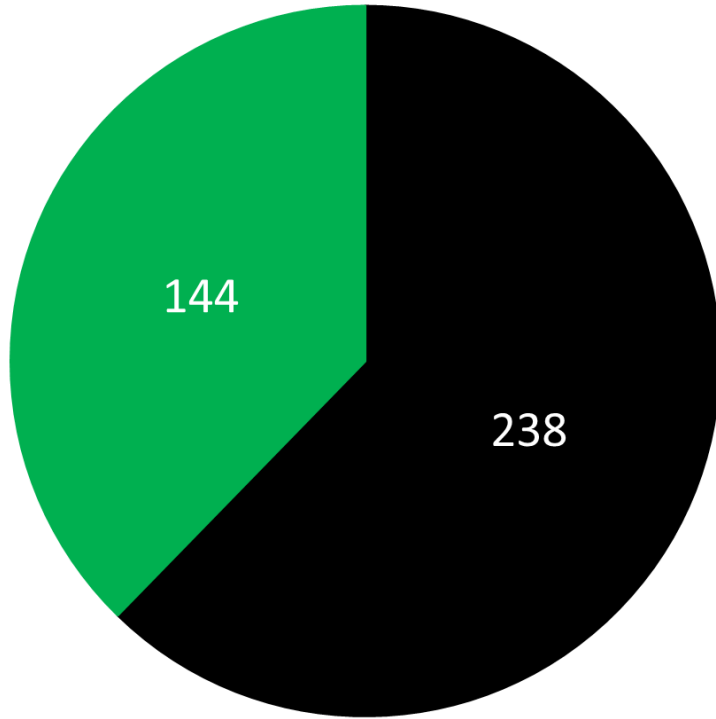

Survey Results

	NH	WN	Total
Name			
Nodaway Valley	101	137	238
West Nodaway Holt	65	79	144
Mascot			
Thunder	83	126	209
Rebels	78	87	165
Primary Color			
Black	66	117	183
Charcoal	24	24	48
Kelly Green	30	28	58
White	45	41	86
Secondary Color			
Black	39	44	83
Charcoal	32	59	91
Kelly Green	47	67	114
White	46	47	93
Accent Color			
Black	49	47	96
Charcoal	30	50	80
Kelly Green	38	42	80
White	48	76	124

Combined Co-op Name Results

■ Nodaway Valley ■ West Nodaway Holt

Combined Co-op Mascot Results

■ Thunder ■ Rebels

Combined Co-op Primary Color Results

■ Black ■ Charcoal ■ Kelly Green □ White

Combined Co-op Secondary Color Results

■ Black ■ Charcoal ■ Kelly Green □ White

Combined Co-op Accent Color Results

■ Black ■ Charcoal ■ Kelly Green □ White